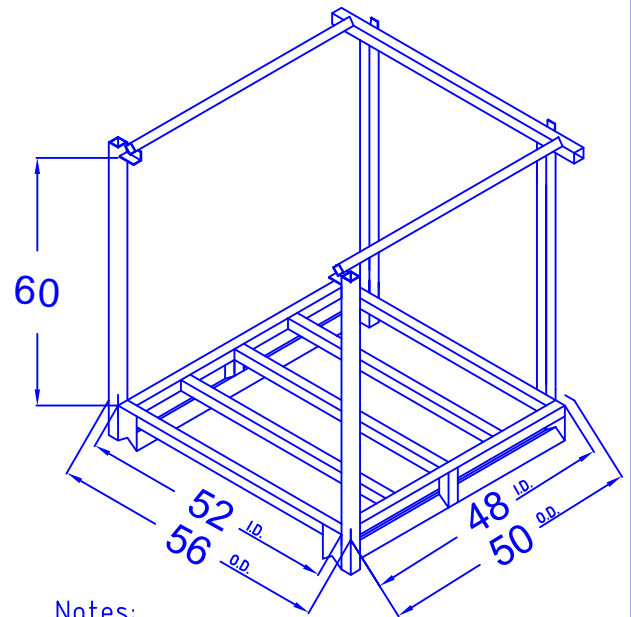

# Rack Style: L-4 Base Design: B-4

Notes:

	SIDE	FRONT	HEIGHT
RACK O.D.	50.00 X	56.00 X	68.625
RACK I.D.	48.00 X	52.00 X	60.000

CLEAR HEIGHT: 60.000

UNDER CLEARANCE: 4.000

LOAD SIZE: 48"X48"X60"

4000# Capacity Stack 3 High