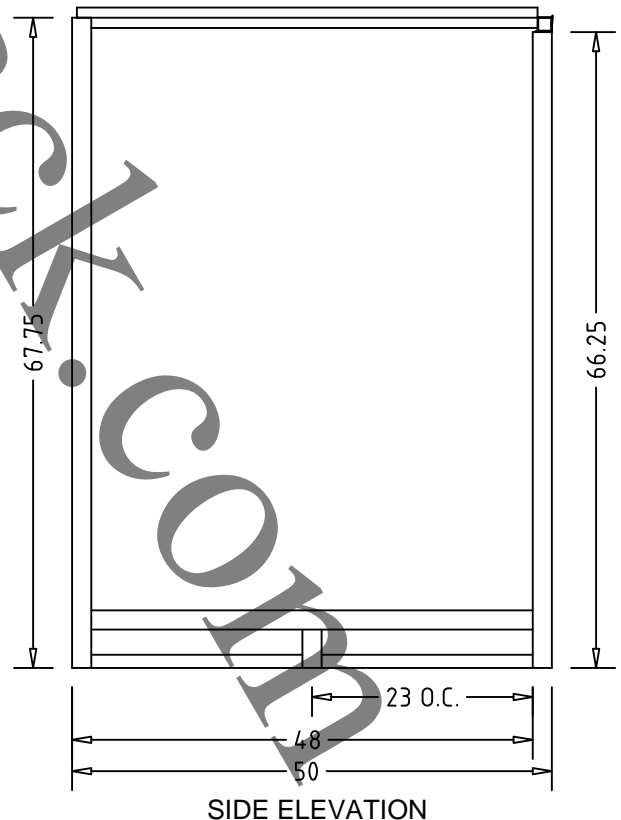

THIS DRAWING IS THE PROPERTY OF TIER-RACK CORP. AND IT IS LOANED UPON THE CONDITION THAT IT IS NOT TO BE REPRODUCED, COPIED, IN WHOLE OR IN PART BY ANY MEANS, OR RELEASED TO OTHERS WITHOUT THE EXPRESSED WRITTEN PERMISSION OF TIER-RACK CORP. THIS DRAWING IS TO BE RETURNED UPON REQUEST.

Violators will be prosecuted

Designed by EW/CC	Checked by -	Approved by - date -	Filename SC-LN4-484860	Date 11/2/05	Scale N0
DYNARACK			BASIC.LN-4.B-4		Edition 1
					Sheet 1/