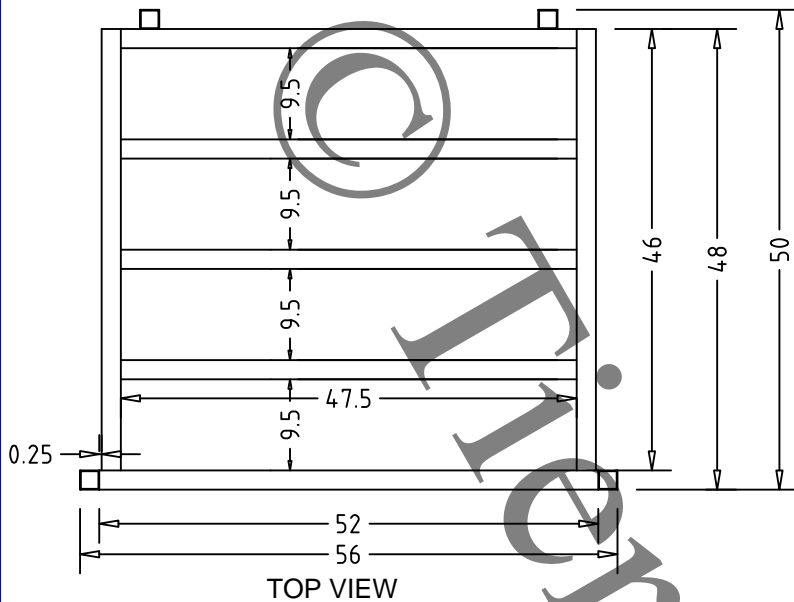

# Rack Style: L-4 Base Design: B-4

Notes:

	SIDE	FRONT	HEIGHT
RACK O.D.	50.00 X	56.00 X	68.625
RACK I.D.	48.00 X	52.00 X	60.000

CLEAR HEIGHT: 60.000

UNDER CLEARANCE: 4.000

LOAD SIZE: 48"X48"X60"

4000# Capacity Stack 3 High