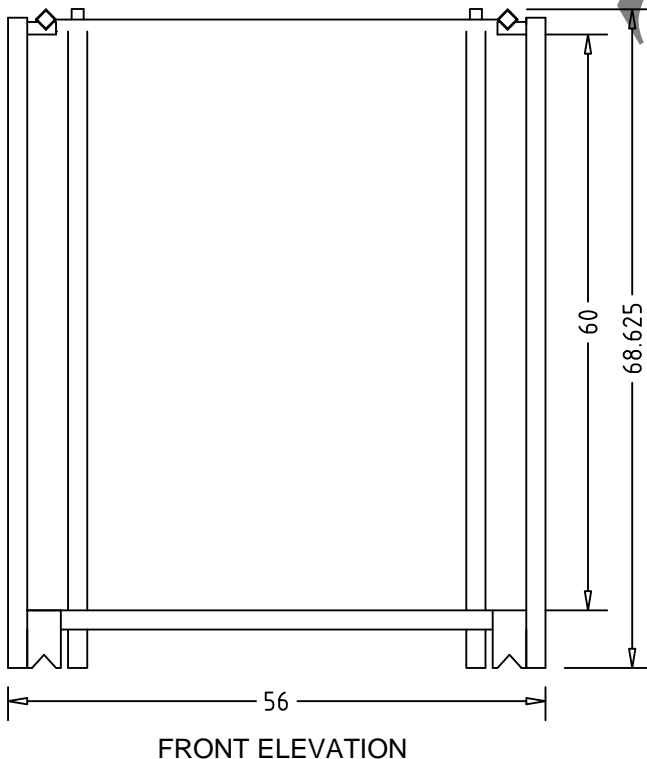

THIS DRAWING IS THE PROPERTY OF TIER-RACK CORP. AND IT IS LOANED UPON THE CONDITION THAT IT IS NOT TO BE REPRODUCED, COPIED, IN WHOLE OR IN PART BY ANY MEANS, OR RELEASED TO OTHERS WITHOUT THE EXPRESSED WRITTEN PERMISSION OF TIER-RACK CORP. THIS DRAWING IS TO BE RETURNED UPON REQUEST.

Violators will be prosecuted

Designed by EW/CC	Checked by -	Approved by - date -	Filename SC-LN4-484860	Date 11/2/05	Scale N0
DYNARACK			BASIC.LN-4.B-4		Edition 1
					Sheet 1/